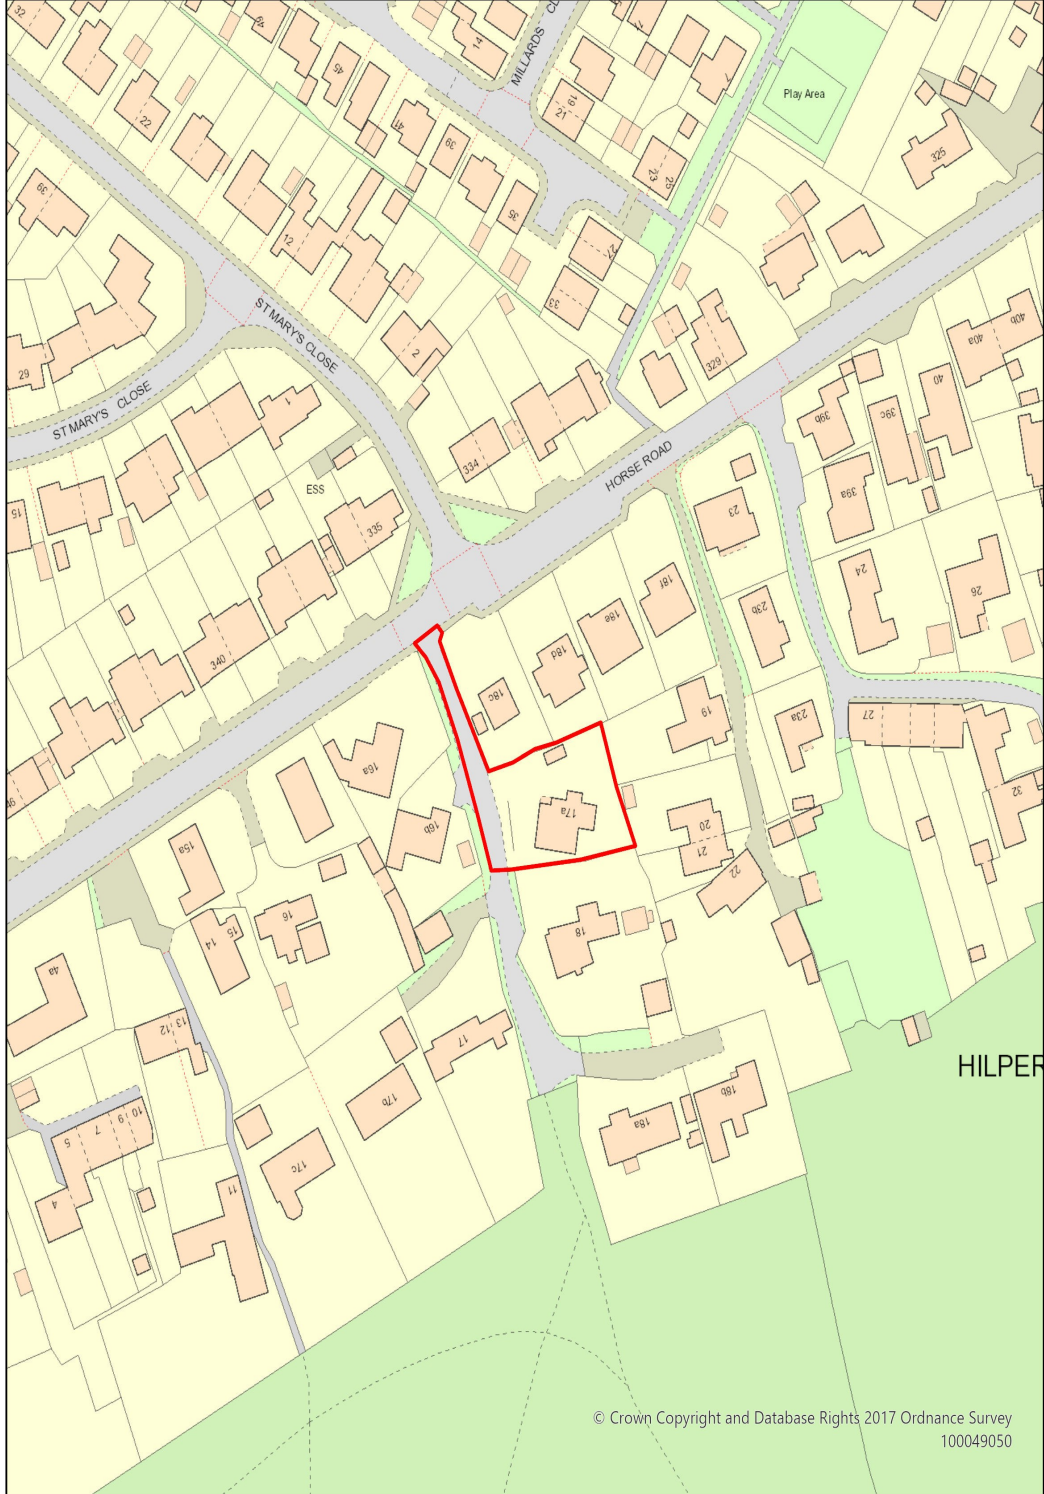

Wiltshire Council

PL/2022/02156

17A Horse Road, Hilperston
Marsh, Trowbridge, BA14 7PE

© Crown Copyright and Database Rights 2017 Ordnance Survey
100049050

1:1,250

386627E 159786N m

© Crown Copyright and Database Rights 2022 Ordnance Survey Licence No 100049050